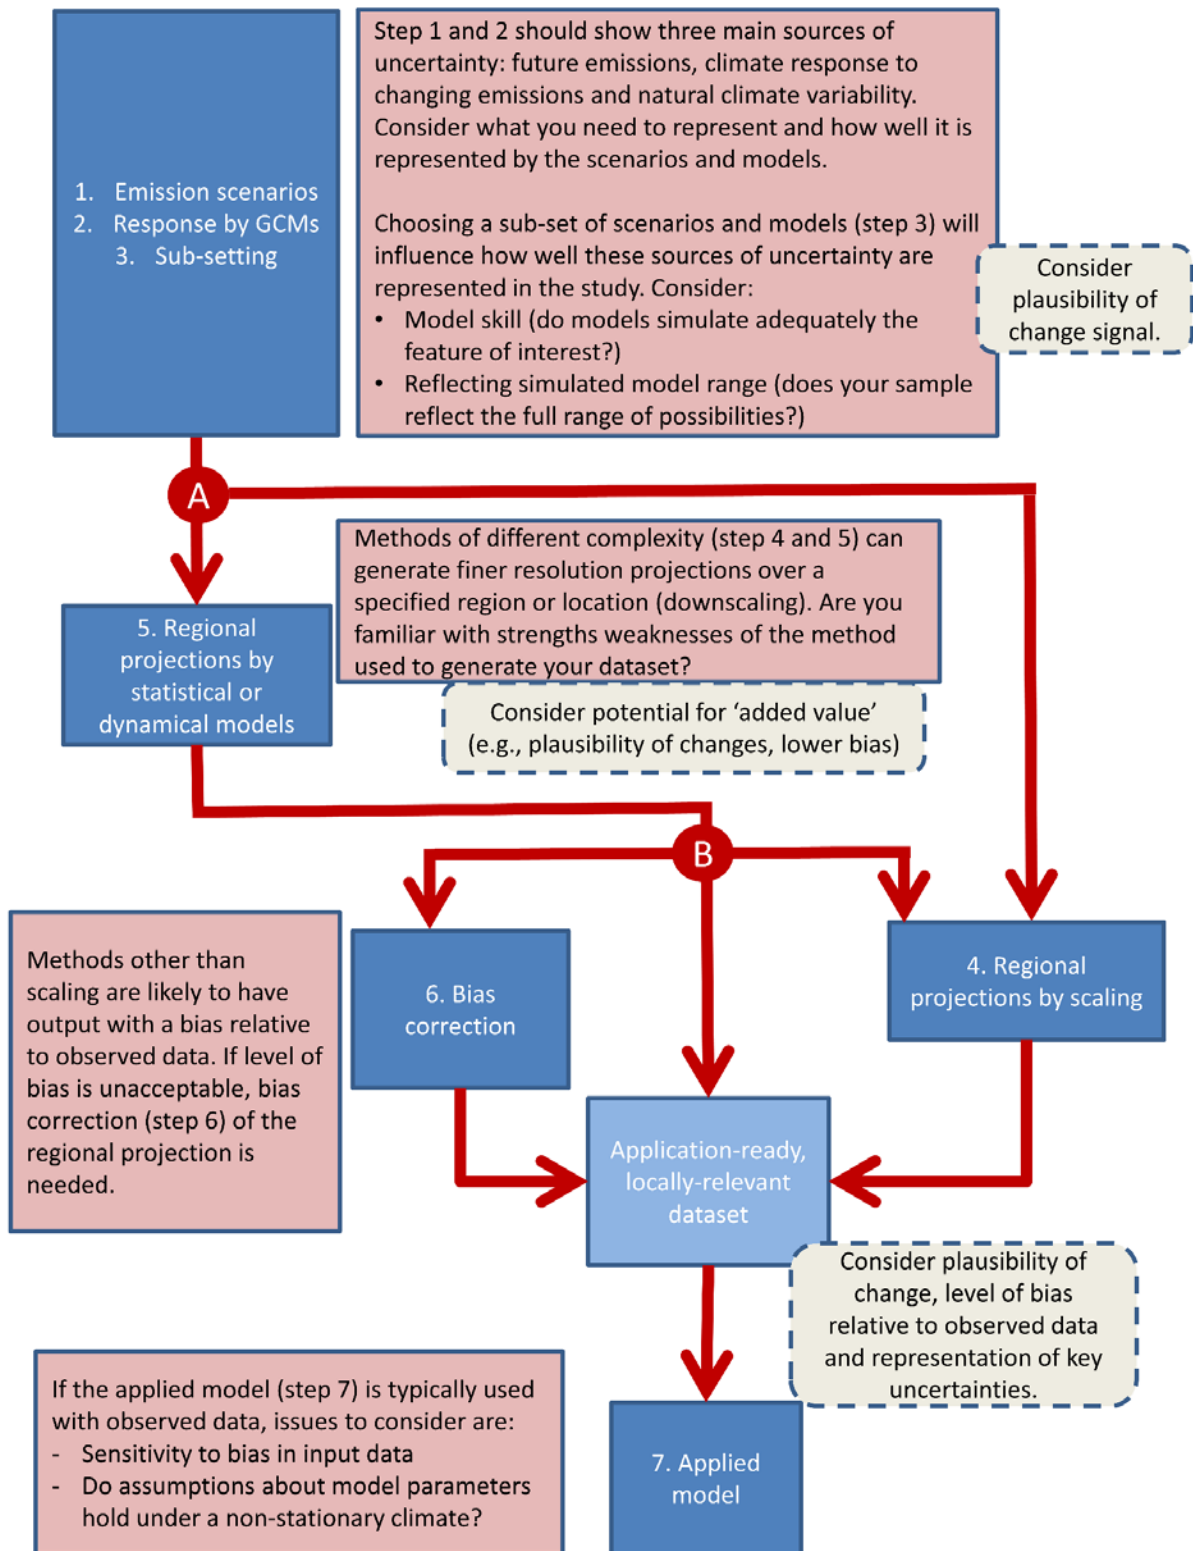

## Regional Projections Data Pathway

© Climate Change in Australia (2016)

Authors: Grose M.R. & Ekstrom M

<http://www.climatechangeinaustralia.gov.au/en/climate-campus/modelling-and-projections/using-projections/regional-projections-data-pathway/>